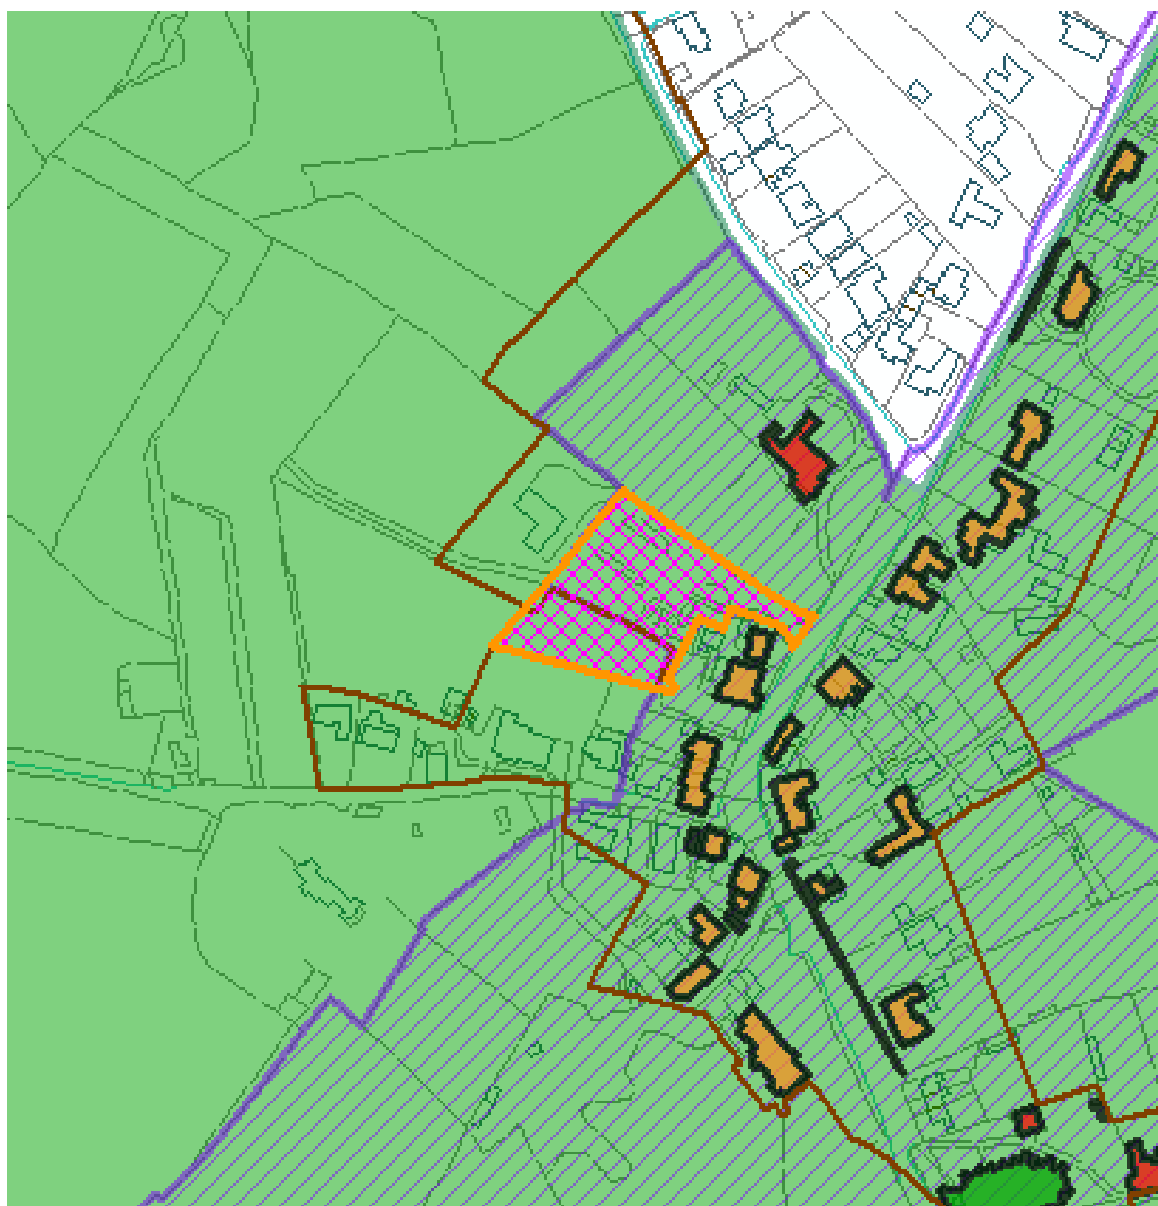

Application No: DC/23/00740

Parish: East Bergholt

Location: The Red Lion, The Street, East Bergholt

© Crown copyright and database rights 2021 Ordnance Survey 0100017810 & 0100023274.